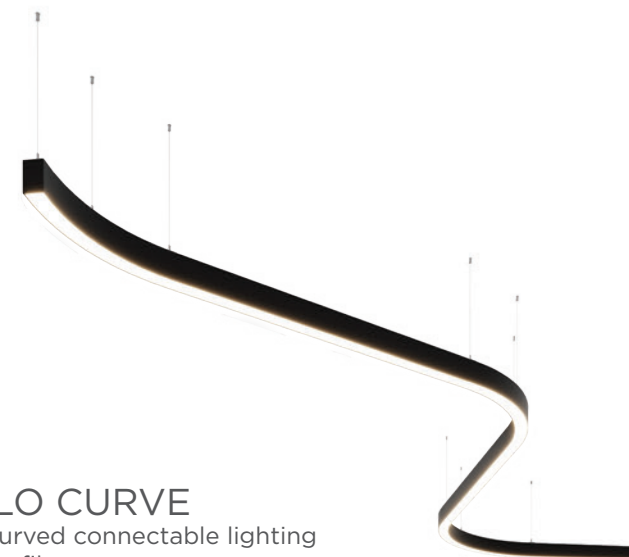

APOLLO

CAMALEO
Make it your way.

DRY
by Oleg Cosneanu

KALA
Various shapes for single
or group installations.

EOS
From transparency to
homogeneous light.

LENE
TUBE | ART

ILO CURVE
Curved connectable lighting
profiles.