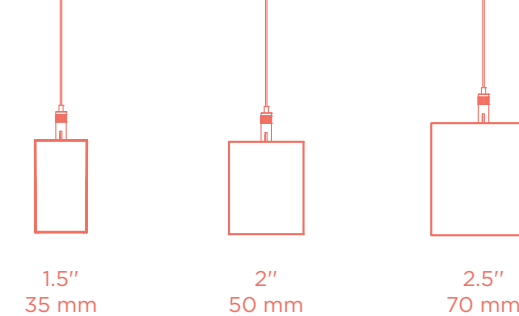

DIMENSIONS	LIGHT OUTPUT	SYSTEM POWER	COLOR TEMPERATURE	COLOR RENDERING	DRIVER	RATED LIFE
2'9" - 8'9"	555 - 2104 lm/ft	4.9 - 18.0 W/ft	2700 / 3000 / 4000 / 5000K or TW 2700 to 5000K	CRI > 80, CRI > 90, CRI > 95	FO, DALI, 0-10V	L80 B20 at 100.000h, Ta=77°F ambient temperature

DIMENSIONS	LIGHT OUTPUT	SYSTEM POWER	COLOR TEMPERATURE	COLOR RENDERING	DRIVER	RATED LIFE
2'9" - 8'9"	579 - 2104 lm/ft	4.9 - 18.0 W/ft	2700 / 3000 / 4000 / 5000K or TW 2700 to 5000K	CRI > 80, CRI > 90, CRI > 95	FO, DALI, 0-10V	L80 B20 at 100.000h, Ta=77°F ambient temperature