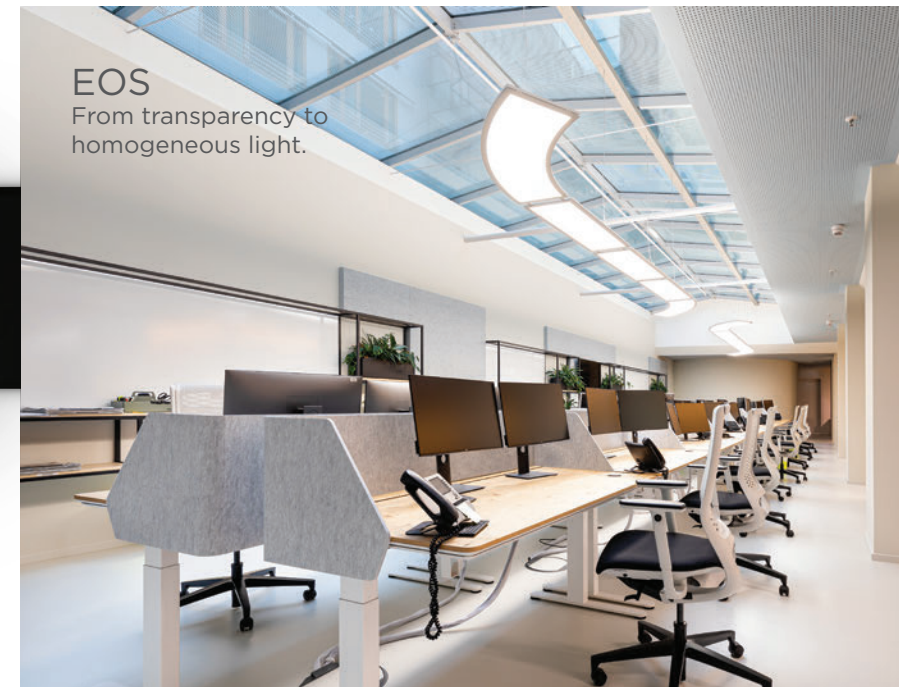

5-year warranty

Endless configurations -
The most versatile continuous
light-line system

DEG 8, Oslo, Norway

The ILO luminaire is one of the most versatile profile solutions on the market. Designed for projects that demand a high quality lighting system and high visual comfort, it offers a vast selection of features, materials and performance options to choose from.

APOLLO

CAMALEO
Make it your way.

DRY
by Oleg Cosneanu

KALA
Various shapes for single
or group installations.

EOS
From transparency to
homogeneous light.

LENE
TUBE | ART

ILO CURVE
Curved connectable lighting
profiles.