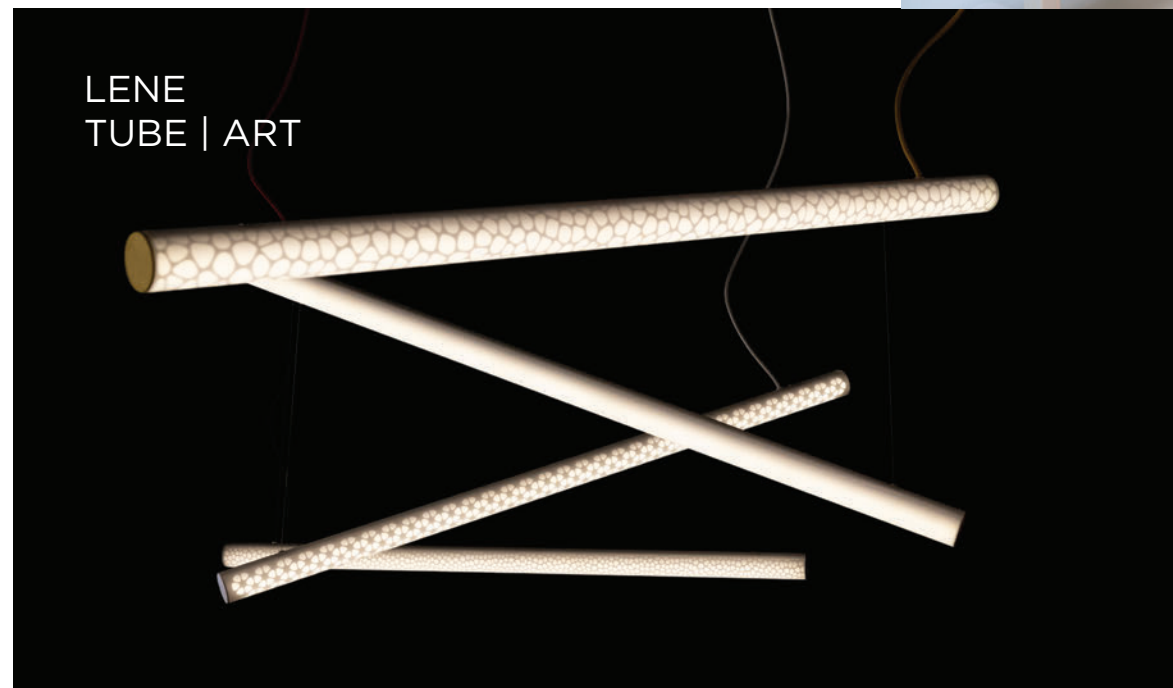

APOLLO

CAMALEO
Make it your way.

DRY
by Oleg Cosneanu

KALA
Various shapes for single
or group installations.

EOS
From transparency to
homogeneous light.

LENE
TUBE | ART

ILO CURVE
Curved connectable lighting
profiles.